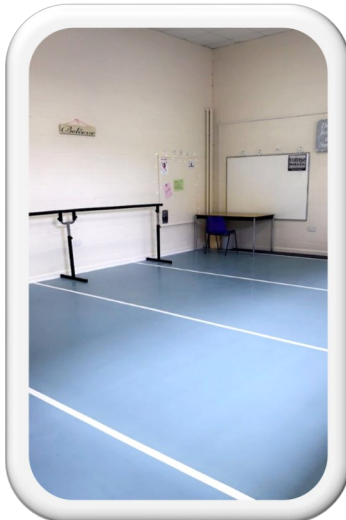

**New Forest
Academy**
To make our best better

New Forest Academy now has a purpose built dance studio as part of a partnership with local dance school Shine Studios!

Boasting Harlequin stage flooring, mirrors and Image 18 removable ballet barres it is the perfect place for students to develop their performing arts skills under the watchful eye of our talented performing arts teachers.

Students can study dance as part of core PE lessons as well as participating in the many performance opportunities with the academy's own Performance Team led by Community Engagement Lead Miss Williams.

After school hours the studio houses Shine Studios, a dance school renowned for providing exemplary dance training to local children. Past students have gone on to dance at Disneyland Paris and West End shows as well as train at prestigious centres such as Trinity Laban Conservatoire and London School of Contemporary.

We look forward to students present and future being able to utilise this incredible space.