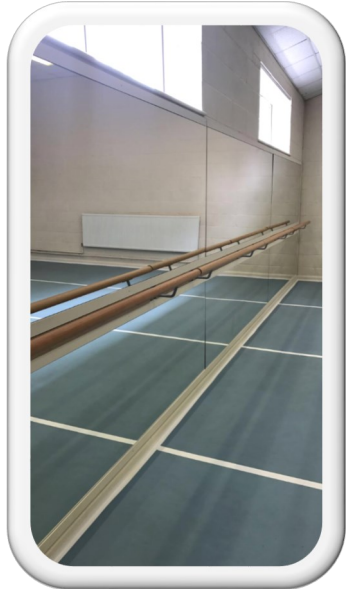

**New Forest
Academy**
To make our best better

New Forest Academy now has a purpose built dance studio as part of a partnership with local dance school Shine Studios!

Boasting Harlequin stage flooring, mirrors and Image 18 removable ballet barres it is the perfect place for students to develop their performing arts skills under the watchful eye of our talented performing arts teachers.

Students can study dance as part of core PE lessons as well as participating in the many performance opportunities with the academy's own Performance Team led by Community Engagement Lead Miss Williams.

After school hours the studio houses Shine Studios, a dance school renowned for providing exemplary dance training to local children. Past students have gone on to dance at Disneyland Paris and West End shows as well as train at prestigious centres such as Trinity Laban Conservatoire and London School of Contemporary.

We look forward to students present and future being able to utilise this incredible space.